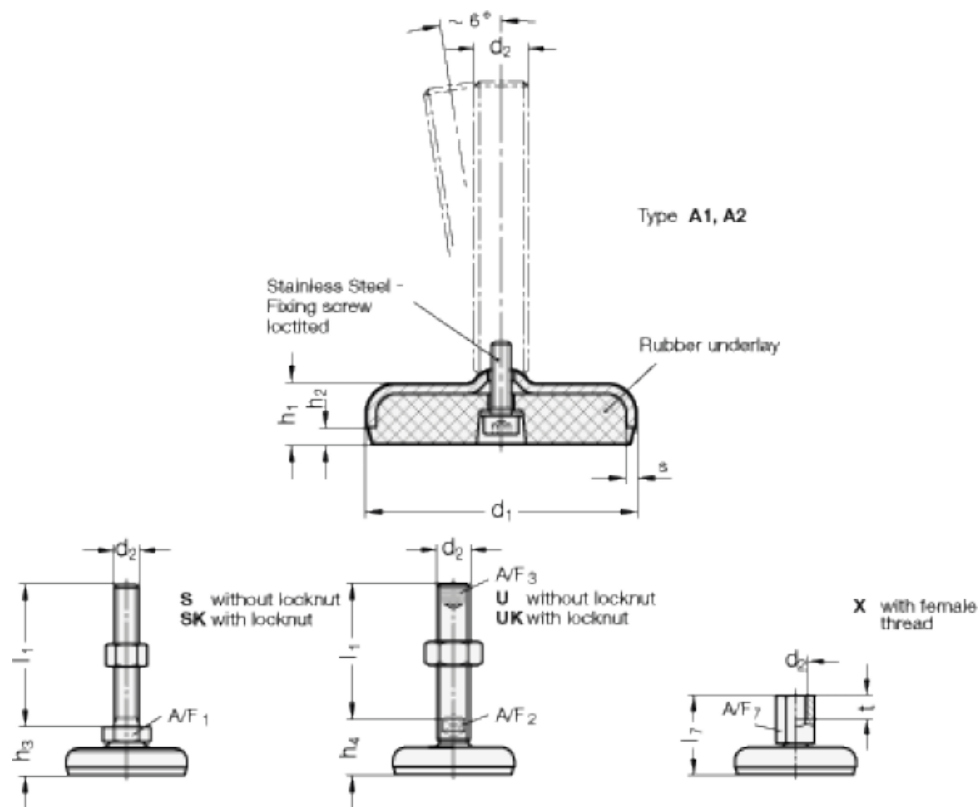

Article number: 2030100M16125A2UK

Description: E+G levelling foot
GN 30-100-M16-125-A2-UK

Note: UK With nut, Hexagon socket at the top, Wrench flat at the bottom

Measures

A/F2 = 12

s = 3

A/F3 = 8

d1 = 100

d2 = M16

h1 = 20

h2 = 6

h4 = 34

l1 = 125